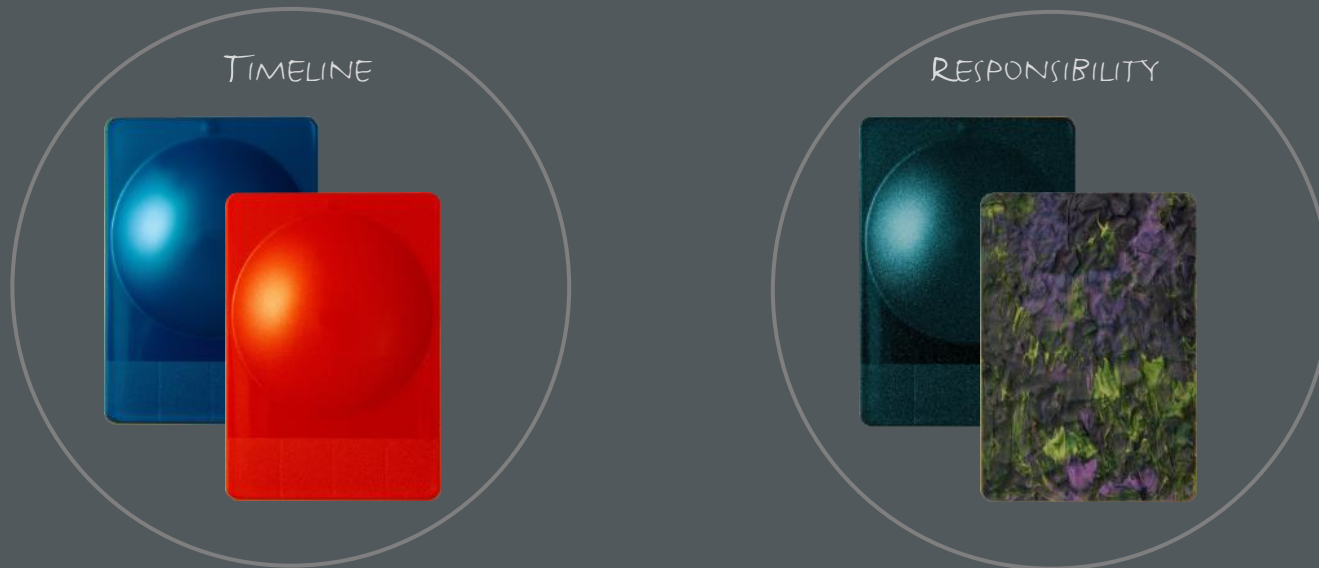

COLOUR ViSiON EDITION N°19

The COLOUR ViSiON series is a creative source of inspiration for the world of plastics.
This 19th edition of the COLOUR ViSiON series is dedicated to two trend themes:

Trend experts are constantly researching changes in society and the associated trends in colour. We define our colour concepts based on our observations. Our colorists collaborate with experienced trend scouts to identify what best reflects the spirit of the times.

The result is showcased in our COLOUR ViSiON series, a collection of 18 plastic illustrations, which present innovative colours, effects and surfaces in selected polymers.